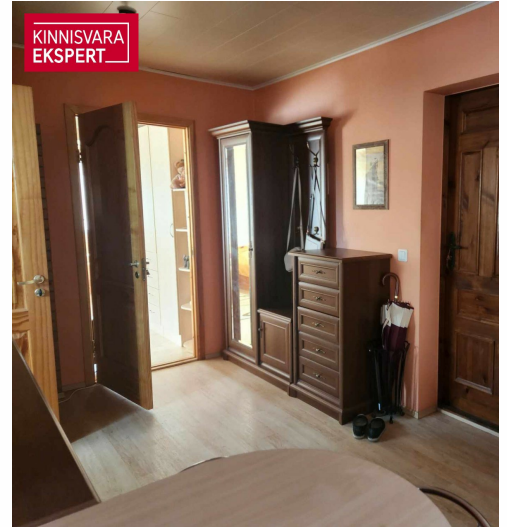

KINNISVARA
EKSPERT

For sale apartment TEHNIKA TN 5

📍 Rapla maakond, Märjamaa vald, Märjamaa alev

Hea asukoha ja hinnaga kodu ootab Sind!