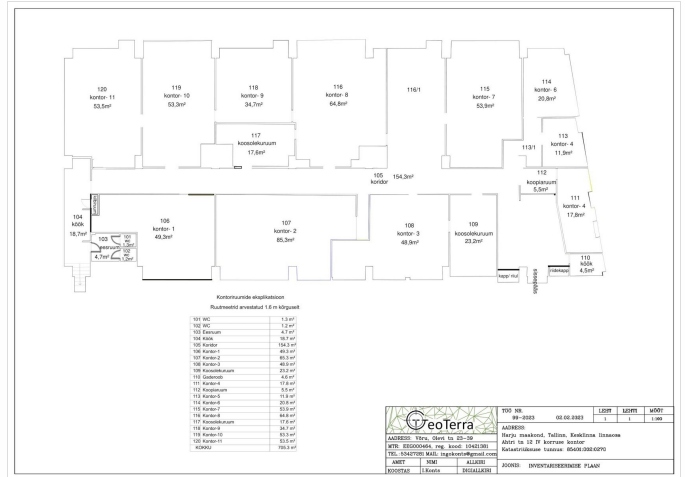

**KINNISVARA
EKSPERT**

Sinu
kinnisvara-
partner

30

aastat

Argo Vörk

+372 534 33255

argo.vork@kinnisvaraekspert.ee

Usalda oma kinnisvaratehing meie hoolde