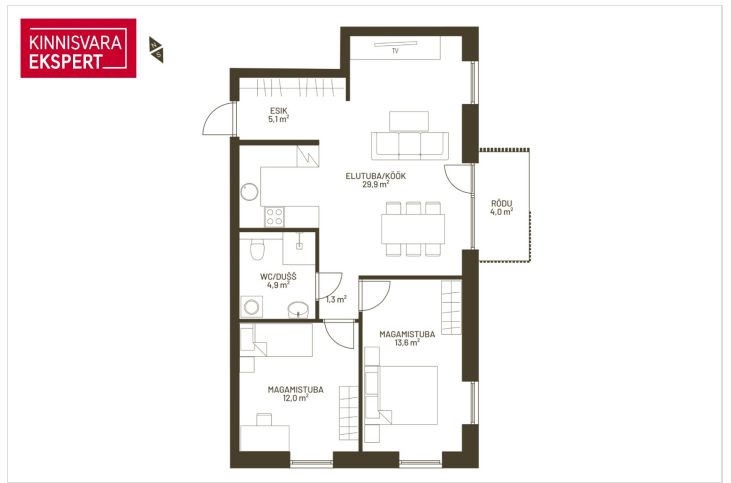

KINNISVARA
EKSPERT