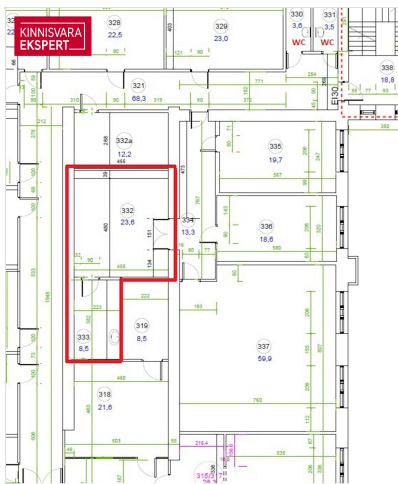

KINNISVARA
EKSPERT