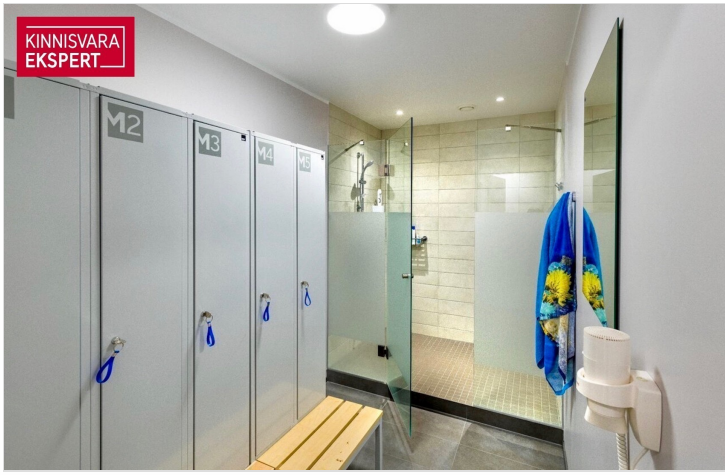

Sinu kinnisvara-partner

Argo Vörk
+372 534 33255
argo.vork@kinnisvaraekspert.ee

30
aastat **KINNISVARA EKSPERT**

Usalda oma kinnisvaratehing meie hoolde