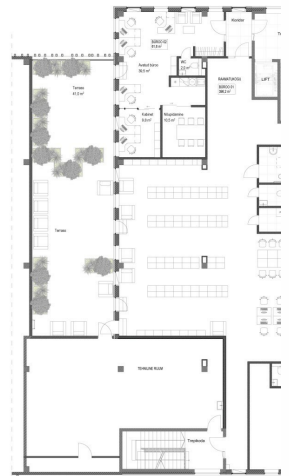

TIIKI PUKK PHOTOGRAPHY
© Kinnisvaraekspert

KINNISVARA
EKSPERT

KINNISVARA
EKSPERT

KINNISVARA
EKSPERT

Rent trade METSÄ 26

📍 Pärnu maakond, Pärnu linn, Mai

Mai ärimaja - uus A-energiaklassi ärihoone Papiniidus

☎ +3725058832

☎ +3724420700

✉ janno.peterson@kinnisvaraekspert.ee

1 rooms	1/3 floor	24.2 m² total area	485 € + km 20.04 € / m²