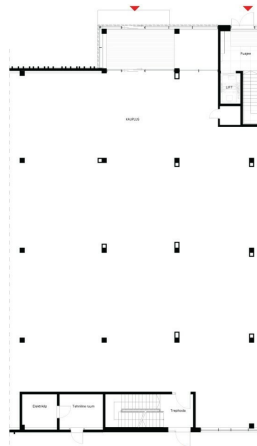

KINNISVARA
EKSPERT