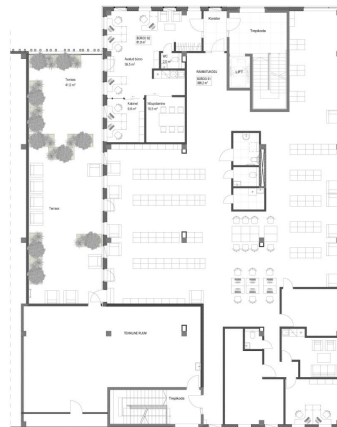

KINNISVARA
EKSPERT