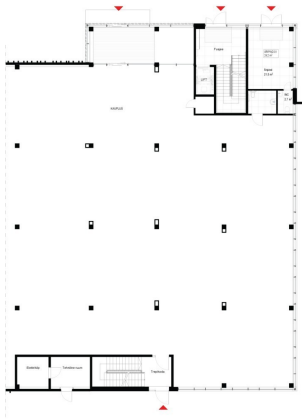

KINNISVARA
EKSPERT