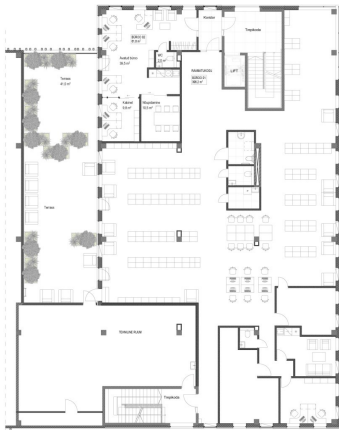

KINNISVARA
EKSPERT