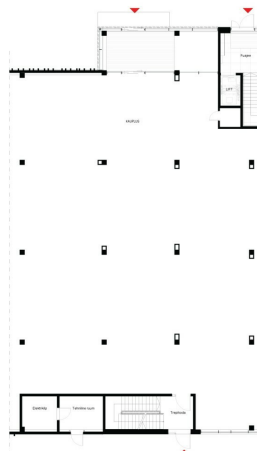

KINNISVARA
EKSPERT