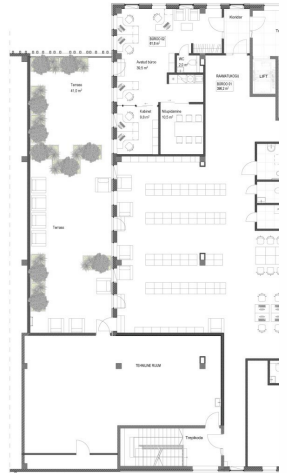

KINNISVARA
EKSPERT

KINNISVARA
EKSPERT

KINNISVARA
EKSPERT

KINNISVARA
EKSPERT

Rent bureau METSÄ 26

📍 Pärnu maakond, Pärnu linn, Mai

Mai ärimaja - uus A-energiaklassi ärihoone Papiniidus

☎ +3725058832

☎ +3724420700

✉ janno.peterson@kinnisvaraekspert.ee

2 rooms	3/3 floor	51.1 m² total area	595 € + km 11.64 € / m²