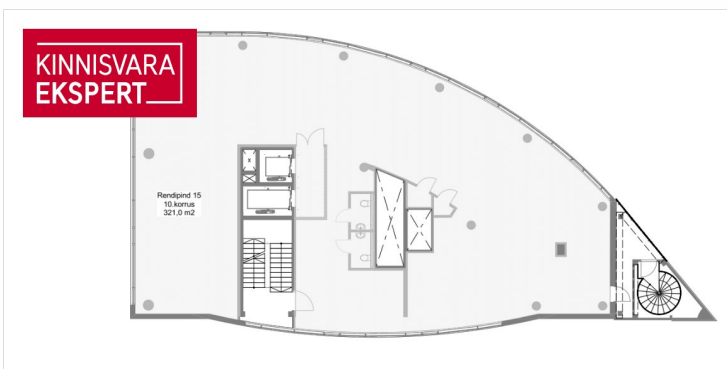

KINNISVARA
EKSPERT

Rendipind 15
10 kortus
303 q.m²

KINNISVARA
EKSPERT

Sinu
kinnisvara-
partner

30
aastat

KINNISVARA
EKSPERT

Liisi Zingel
+372 530 56627
liisi.zingel@kinnisvaraekspert.ee

Usalda oma kinnisvaratehing meie hoolde