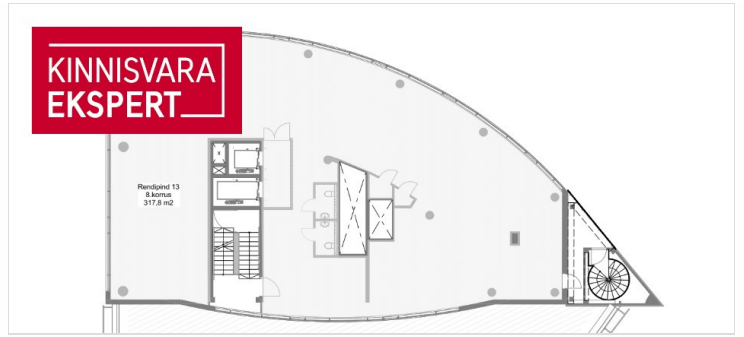

KINNISVARA EKSPERT

Sinu kinnisvara-partner

30 aastat **KINNISVARA EKSPERT**

Liisi Zingel
+372 530 56627
liisi.zingel@kinnisvaraekspert.ee

Usalda oma kinnisvaratehing meie hoolde