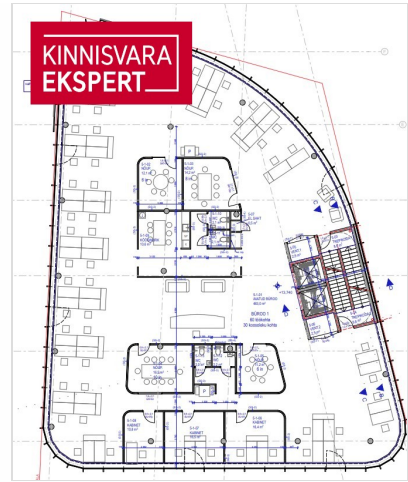

KINNISVARA EKSPERT

Sinu kinnisvara-partner

30
aastat **KINNISVARA EKSPERT**

Katrin Kurm
+372 502 6897
katrin.kurm@kinnisvaraekspert.ee

Usalda oma kinnisvaratehing meie hoolde