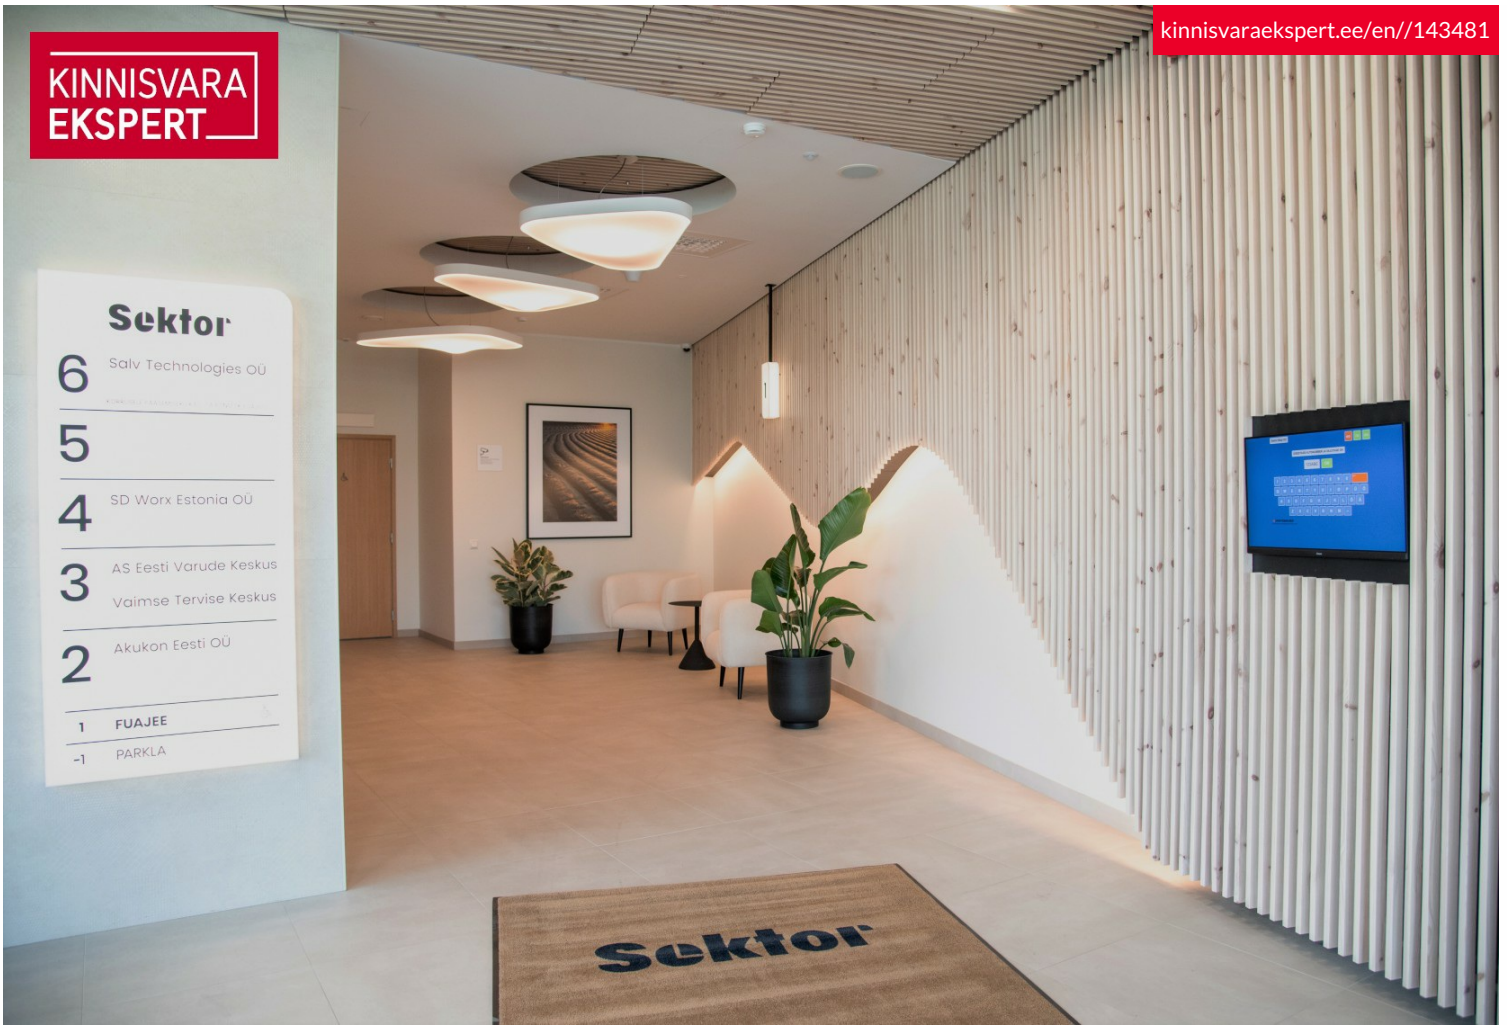

**KINNISVARA
EKSPERT**

Rent bureau VEERENNI 38B

Harju maakond, Tallinn, Kesklinna linnaosa

Office space for rent in the brand new Sector building!