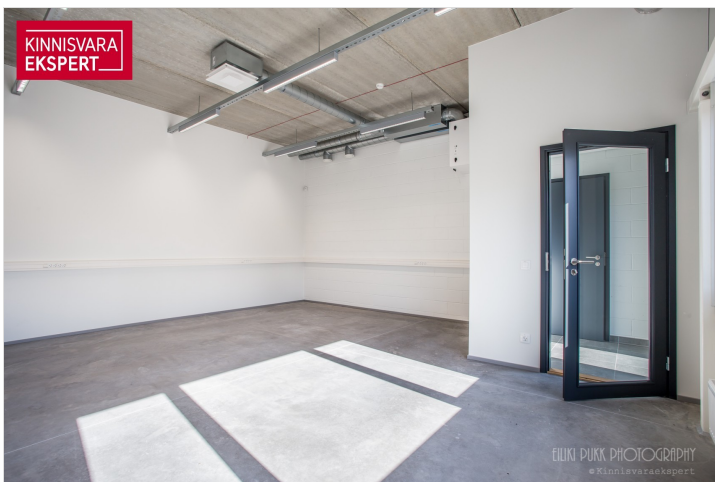

KINNISVARA
EKSPERT