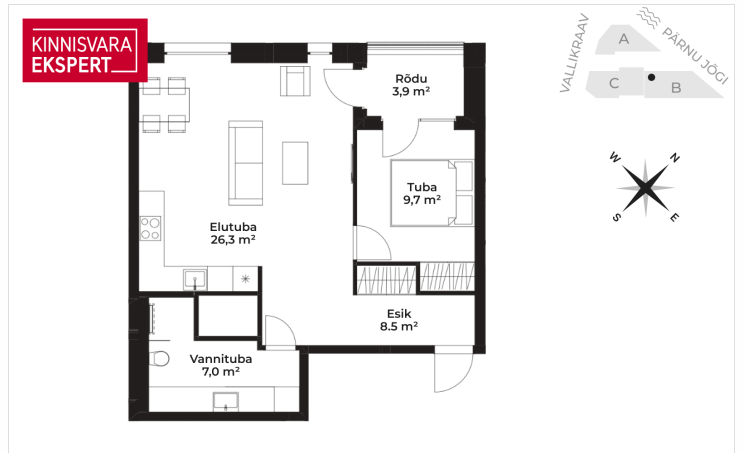

KINNISVARA
EKSPERT