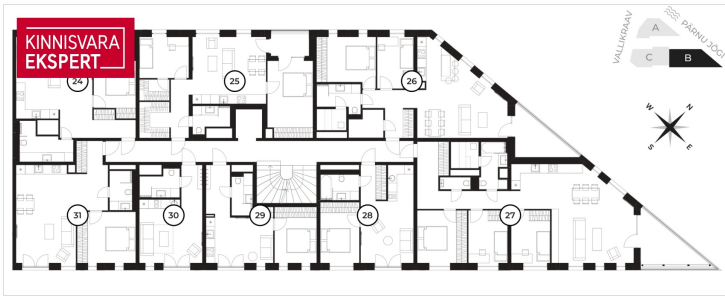

KINNISVARA
EKSPERT

KINNISVARA
EKSPERT