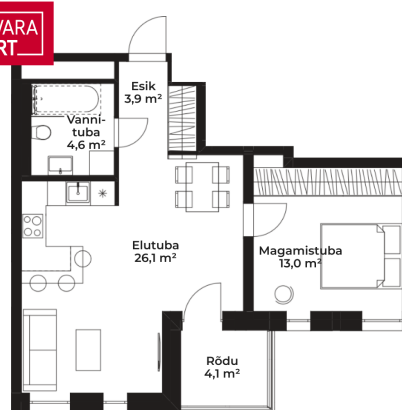

KINNISVARA
EKSPERT

VALLIKRAAV
PÄRNU JÕGI