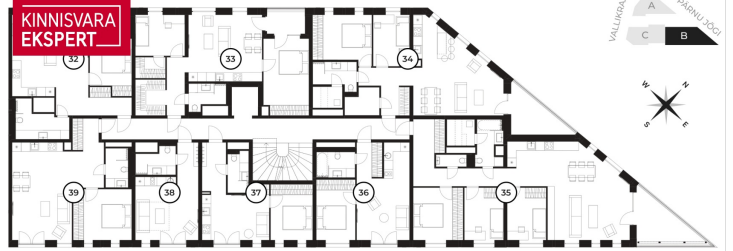

KINNISVARA
EKSPERT