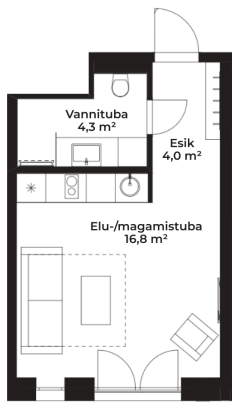

KINNISVARA
EKSPERT