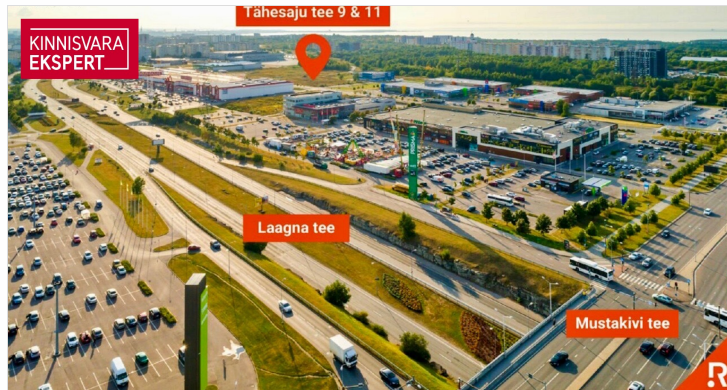

KINNISVARA EKSPERT

Sinu kinnisvara-partner

30 aastat **KINNISVARA EKSPERT**

Argo Võrk
+372 534 33255
argo.vork@kinnisvaraekspert.ee

Usalda oma kinnisvaratehing meie hoolde