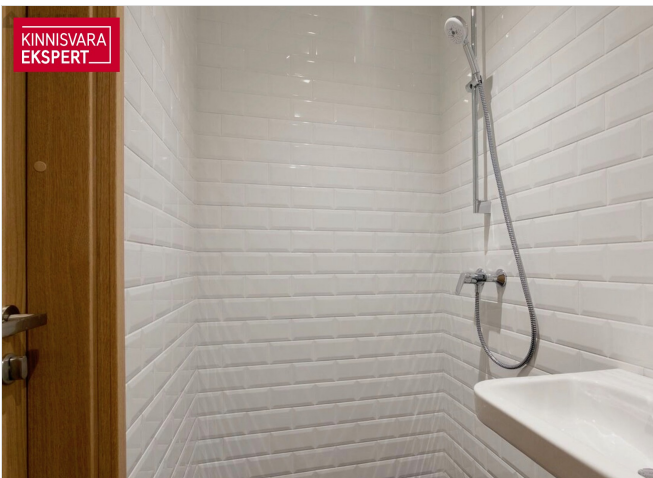

KINNISVARA EKSPERT

Sinu kinnisvara-partner

30 aastat **KINNISVARA EKSPERT**

Argo Võrk
+372 534 33255
argo.vork@kinnisvaraekspert.ee

Usalda oma kinnisvaratehing meie hoolde