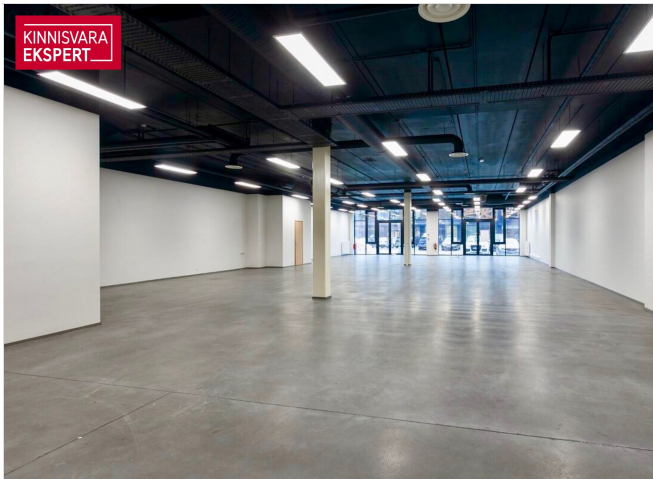

KINNISVARA EKSPERT

Sinu kinnisvara-partner

30 aastat **KINNISVARA EKSPERT**

Argo Võrk
+372 534 33255
argo.vork@kinnisvaraekspert.ee

Usalda oma kinnisvaratehing meie hoolde