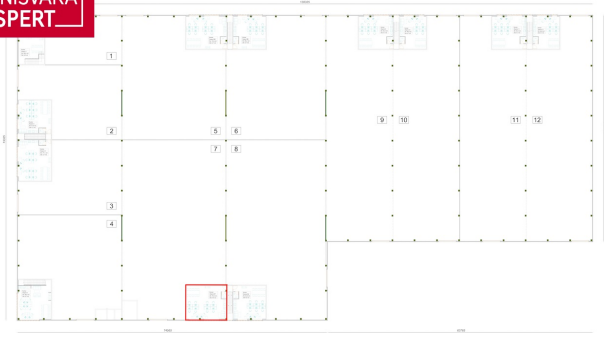

KINNISVARA
EKSPERT