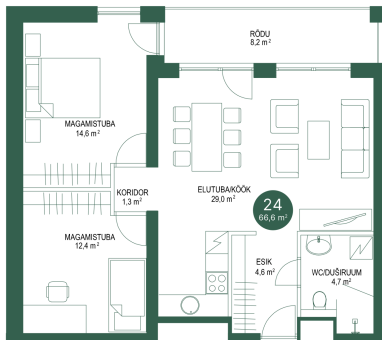

**KINNISVARA
EKSPERT**

KINNISVARA
EKSPERT

**KINNISVARA
EKSPERT**

KINNISVARA
EKSPERT

For sale apartment METSÄ 20

Pärnu maakond, Pärnu linn, Mai

Elu tänapäevase mugavuse keskel - uues Metsa 20 majas!

☎ +3725242674

☎ +3724420700

✉ piret.reinsalu@kinnisvaraekspert.ee

3	3/3	66.6 m²	192 000 €
rooms	floor	total area	2 882.88 € / m²