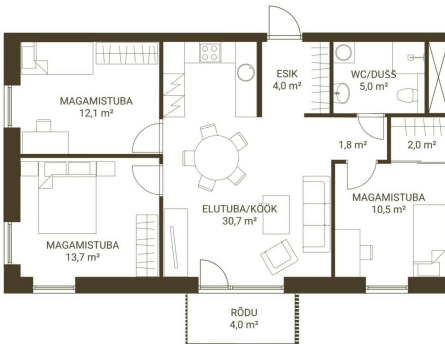

KINNISVARA
EKSPERT

KINNISVARA
EKSPERT

KINNISVARA
EKSPERT

KINNISVARA
EKSPERT

For sale apartment NIIDU 1A

📍 Pärnu maakond, Pärnu linn, Rääma

Peagi valmiv, ootame tutvuma! KLIIMASEADE!

☎ +37256460010

☎ +3724420700

✉ meelis.tammer@kinnisvaraekspert.ee

4	4/4	76.5 m²	193 000 €
rooms	floor	total area	2 522.88 € / m²