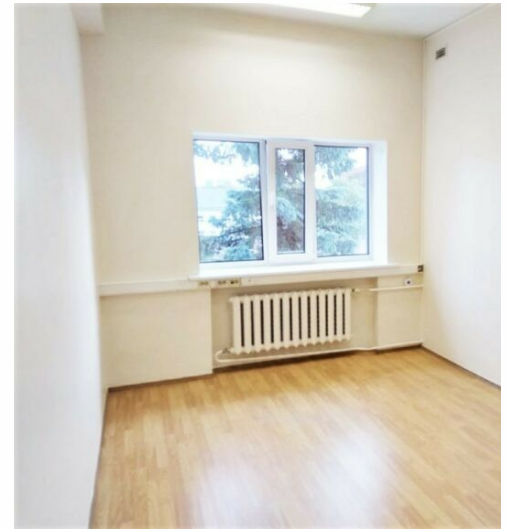

KINNISVARA EKSPERT

Rent bureau TULIKA TN 19

📍 Harju maakond, Tallinn, Kristiine linnaosa

Üürile anda kontori- või äripind Kristiine Keskuse lähedal!