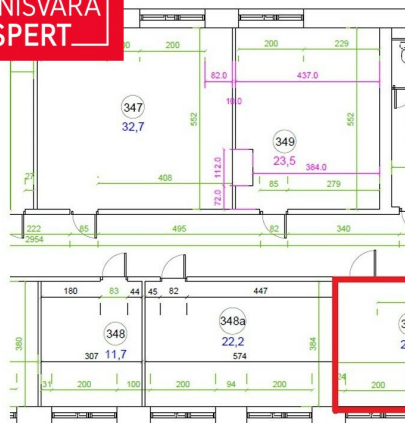

KINNISVARA
EKSPERT