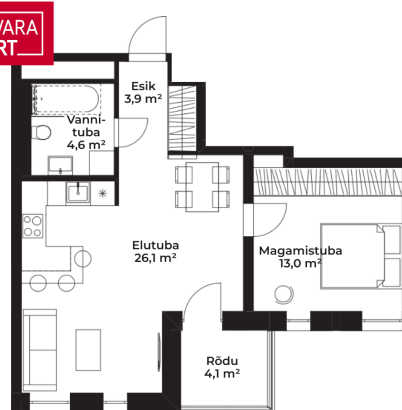

KINNISVARA
EKSPERT

VALLIKRAAV
A
PÄRNU JÕGI
C B