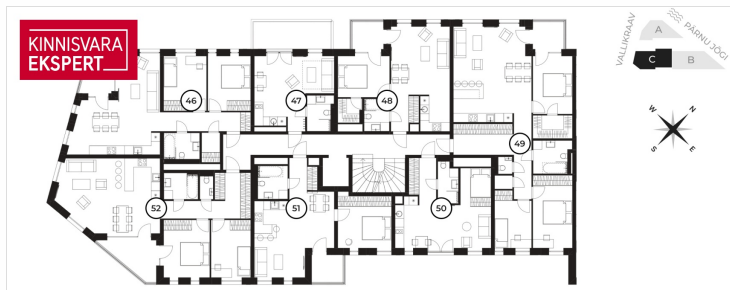

VALLIKRAAV
A
PÄRNU JÕGI
C B

KINNISVARA
EKSPERT