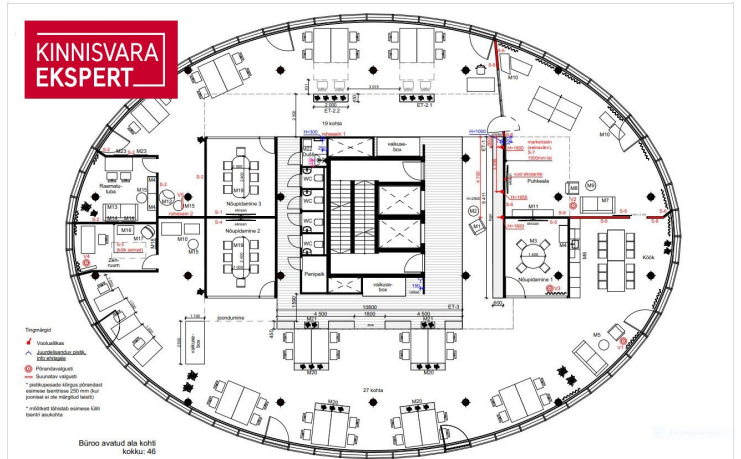

KINNISVARA
EKSPERT