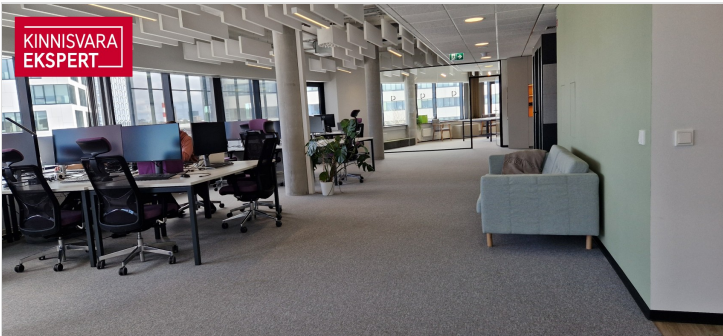

KINNISVARA
EKSPERT