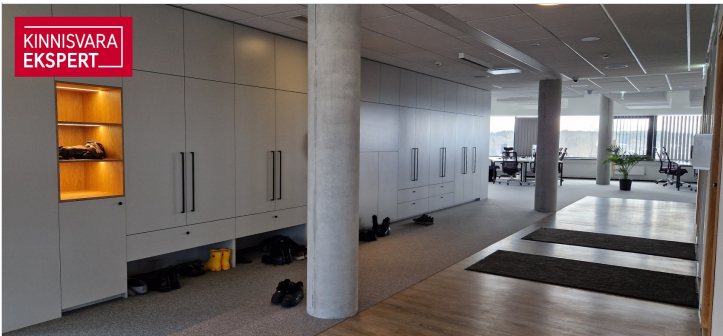

KINNISVARA
EKSPERT