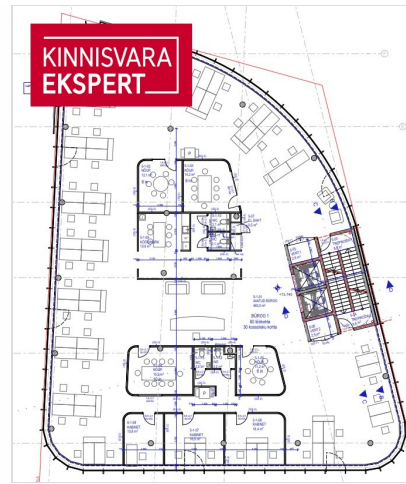

KINNISVARA EKSPERT

Sinu kinnisvara-partner

30
aastat **KINNISVARA EKSPERT**

Katrin Kurm
+372 502 6897
katrin.kurm@kinnisvaraekspert.ee

Usalda oma kinnisvaratehing meie hoolde