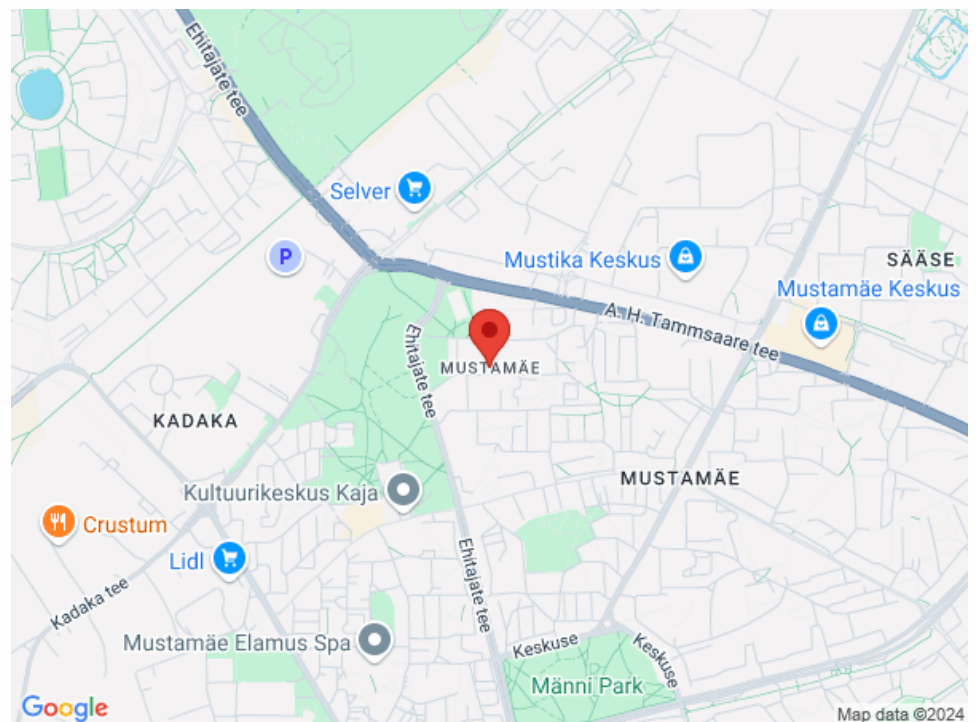

Location

📍Harju maakond, Tallinn, Mustamäe linnaosa