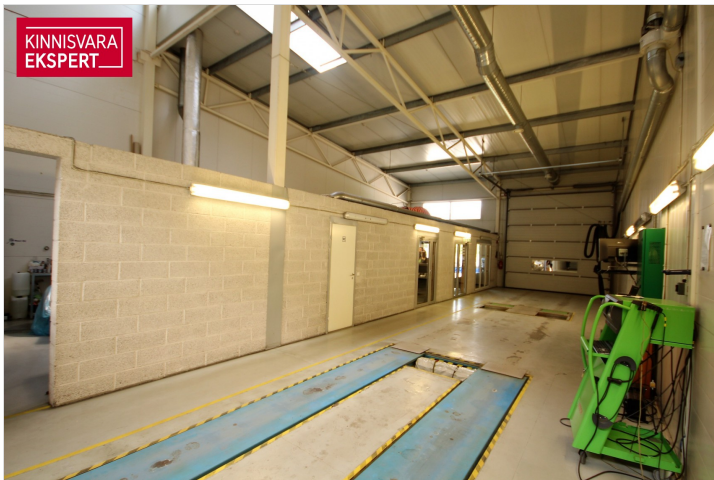

KINNISVARA
EKSPERT