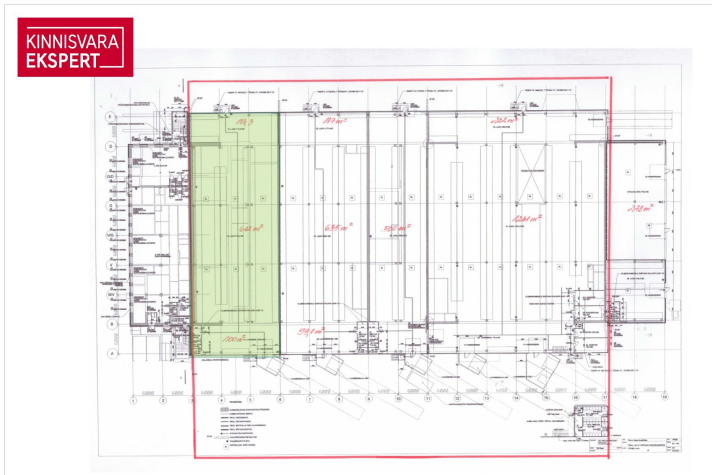

KINNISVARA
EKSPERT