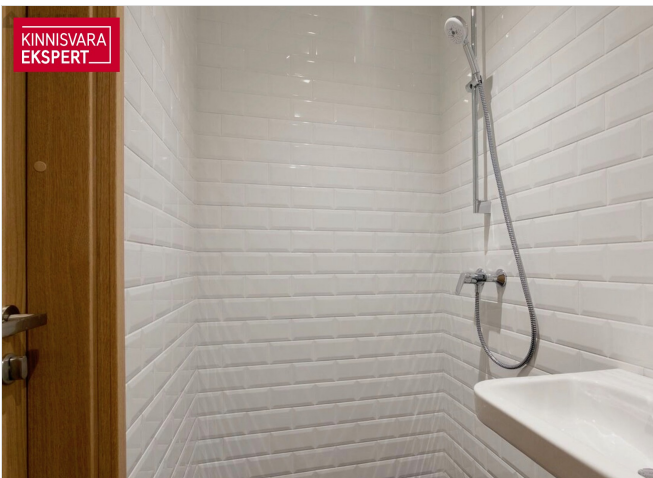

KINNISVARA EKSPERT

Sinu kinnisvara-partner

30 aastat **KINNISVARA EKSPERT**

Argo Vörk
+372 534 33255
argo.vork@kinnisvaraekspert.ee

Usalda oma kinnisvaratehing meie hoolde