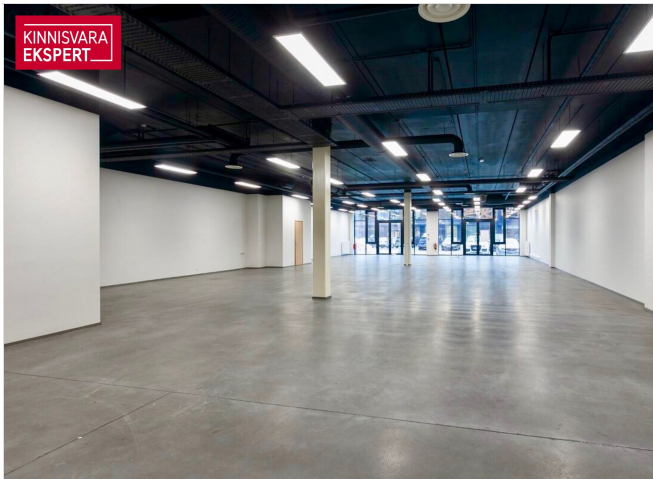

KINNISVARA EKSPERT

Sinu kinnisvara-partner

30 aastat **KINNISVARA EKSPERT**

Argo Vörk
+372 534 33255
argo.vork@kinnisvaraekspert.ee

Usalda oma kinnisvaratehing meie hoolde