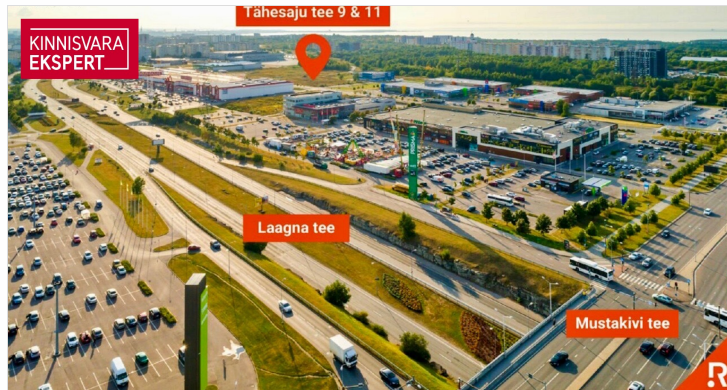

KINNISVARA EKSPERT

Sinu kinnisvara-partner

30 aastat **KINNISVARA EKSPERT**

Argo Vörk
+372 534 33255
argo.vork@kinnisvaraekspert.ee

Usalda oma kinnisvaratehing meie hoolde