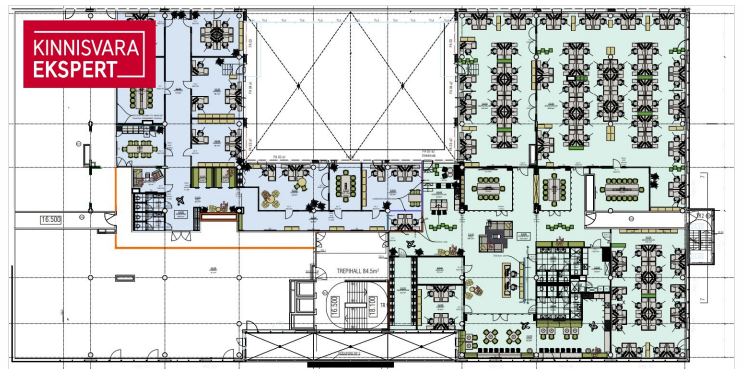

KINNISVARA EKSPERT

Sinu kinnisvara-partner

30 aastat KINNISVARA EKSPERT

Katrin Kurm
+372 502 6897
katrin.kurm@kinnisvaraekspert.ee

Usalda oma kinnisvaratehing meie hoolde