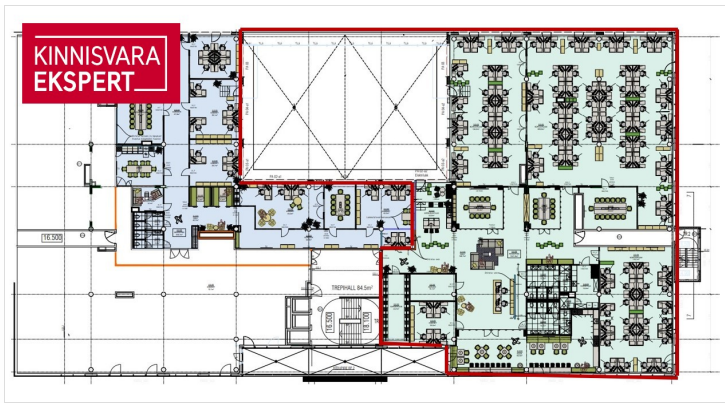

KINNISVARA EKSPERT

Sinu kinnisvara-partner

30 aastat KINNISVARA EKSPERT

Katrin Kurm
+372 502 6897
katrin.kurm@kinnisvaraekspert.ee

Usalda oma kinnisvaratehing meie hoolde