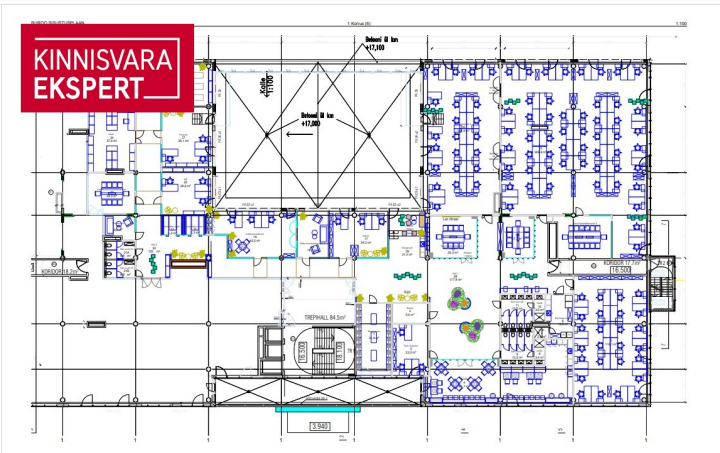

KINNISVARA EKSPERT

Sinu kinnisvara-partner

30 aastat KINNISVARA EKSPERT

Katrin Kurm
+372 502 6897
katrin.kurm@kinnisvaraekspert.ee

Usalda oma kinnisvaratehing meie hoolde