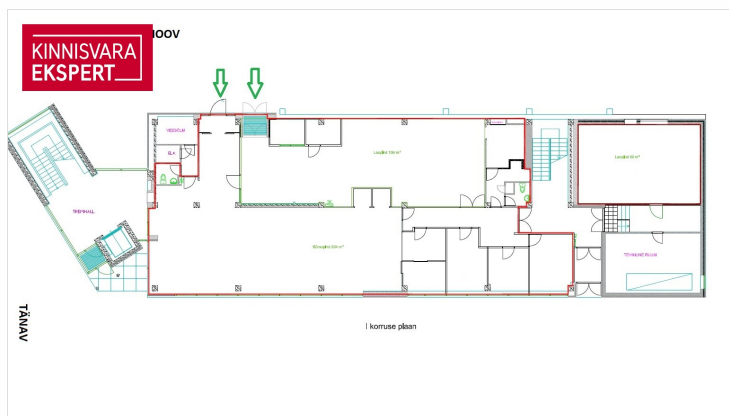

Sinu kinnisvara-partner

Katrin Kurm
+372 502 6897
katrin.kurm@kinnisvaraekspert.ee