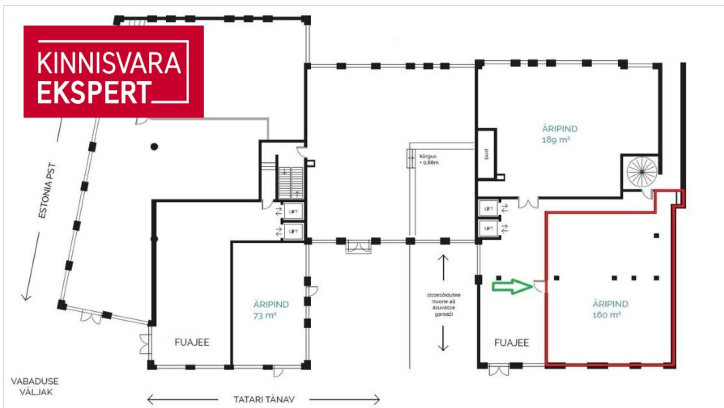

KINNISVARA EKSPERT

Sinu kinnisvara-partner

Katrin Kurm

+372 502 6897
katrin.kurm@kinnisvaraekspert.ee

KINNISVARA EKSPERT