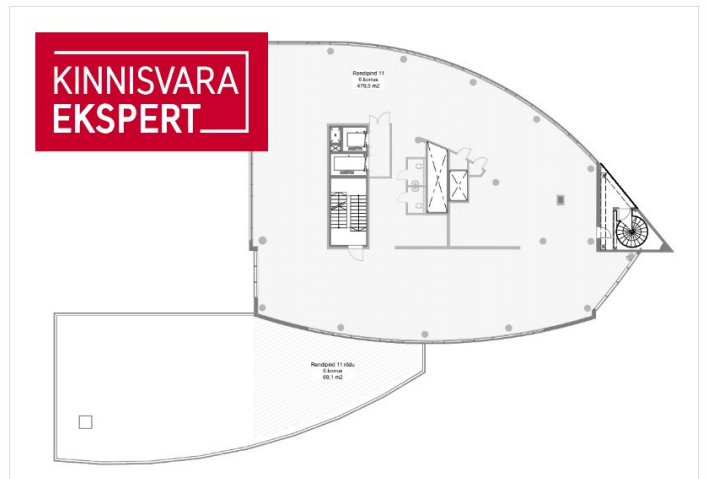

KINNISVARA EKSPERT

Sinu kinnisvara-partner

30 aastat KINNISVARA EKSPERT

Liisi Zingel
+372 530 56627
liisi.zingel@kinnisvaraekspert.ee

Usalda oma kinnisvaratehing meie hoolde