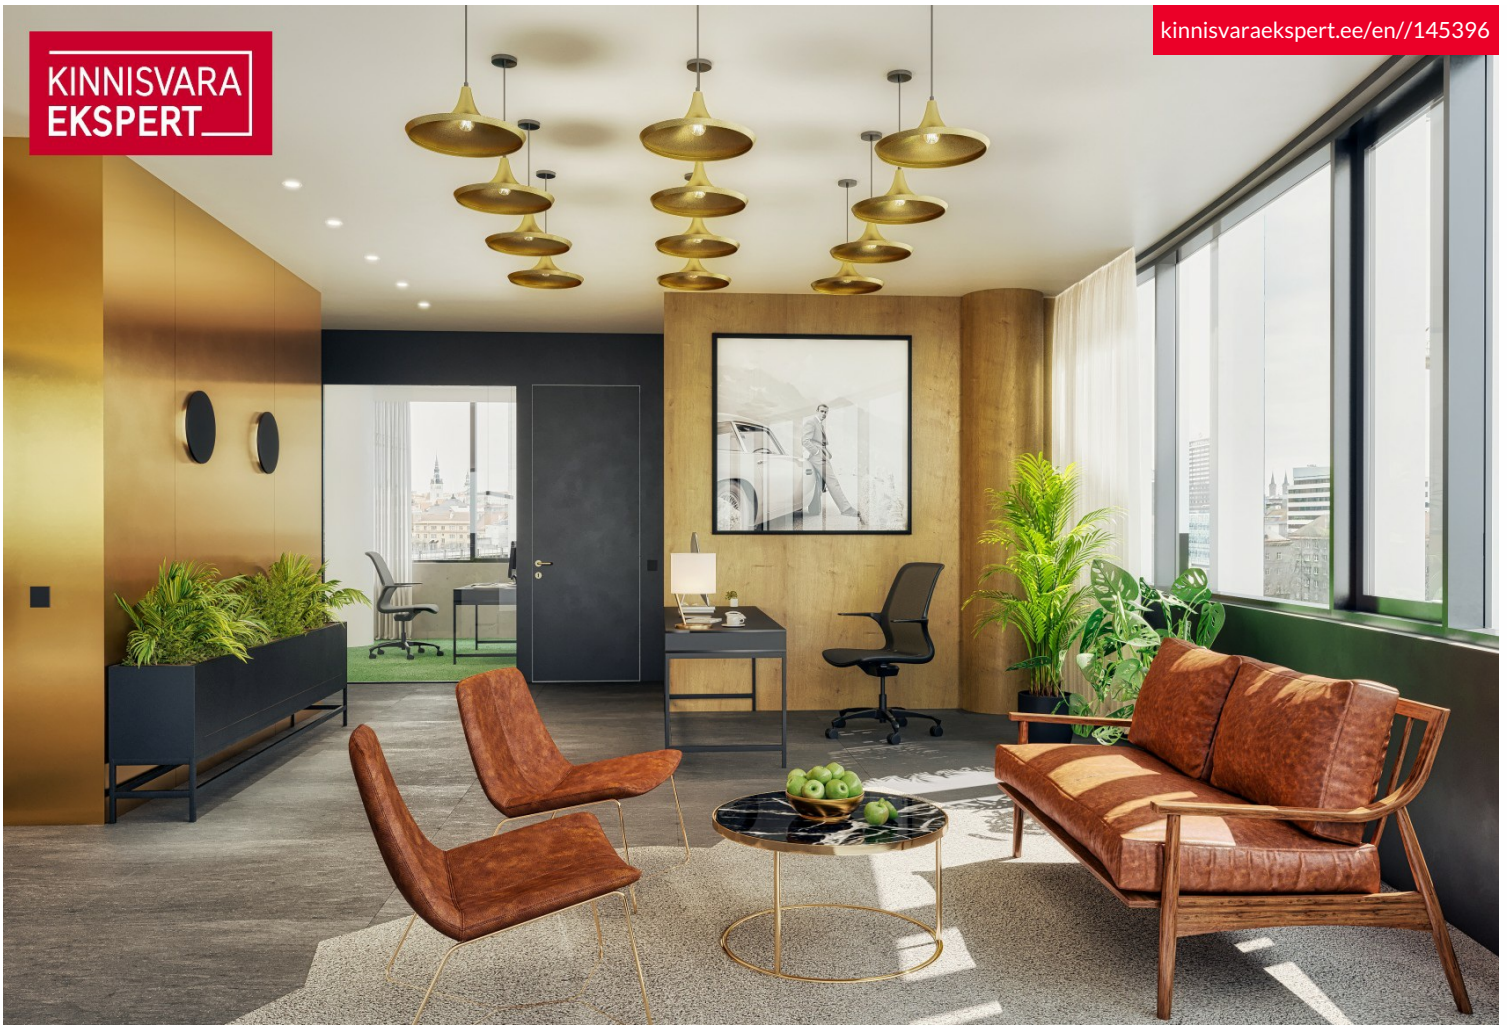

KINNISVARA
EKSPERT