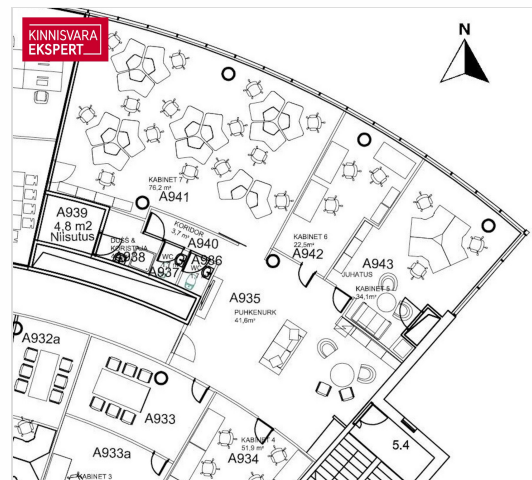

KINNISVARA EKSPERT

Sinu kinnisvara-partner

30
aastat

KINNISVARA EKSPERT

Argo Vörk
+372 534 33255
argo.vork@kinnisvaraekspert.ee

Usalda oma kinnisvaratehing meie hoolde