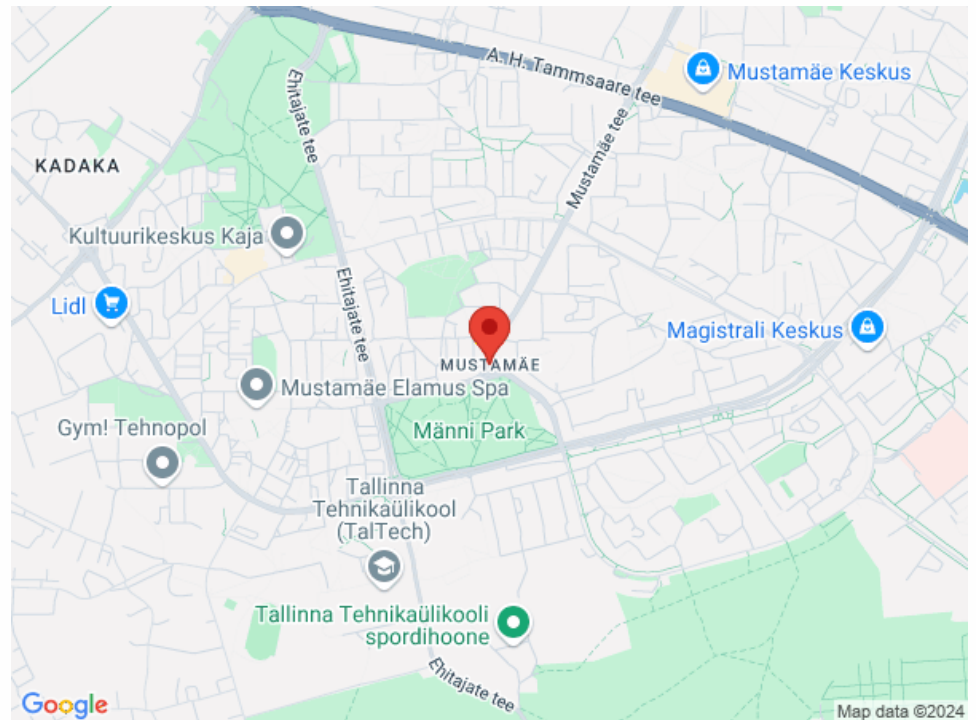

Please contact us if you have additional questions and make an appointment to see the surface and the building!

NB! We offer offices of different sizes in Tammsaare Office Center, so if the location is suitable, we can also find a suitable premises!

****

KINNISVARAEKSPERT has been operating on the Estonian market since 1993. Our offices are located in Tallinn and Pärnu, and we serve you all over Estonia. Through cooperation partners Nord Prime Capital and Alliance Group UAB, we are also represented in Latvia and Lithuania.

We offer brokerage services, valuation and real estate advisory services in both the private and commercial sectors.

Kinnisvarekspert works closely with one of the world's largest real estate companies, Cushman & Wakefield. Our cooperation spans all over the world.

You can find more information at <http://www.kinnisvaraekspert.ee>

****

Location

📍 Harju maakond, Tallinn, Mustamäe linnaosa