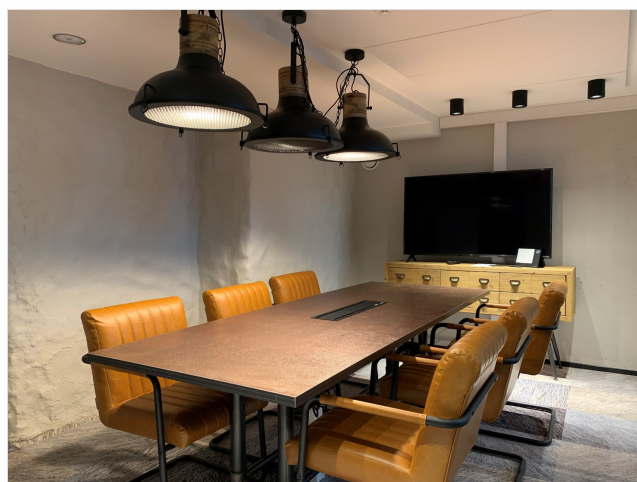

KINNISVARA EKSPERT

Sinu kinnisvara-partner

Katrin Kurm
+372 502 6897
katrin.kurm@kinnisvaraekspert.ee

30 aastat kogemust

KINNISVARA EKSPERT