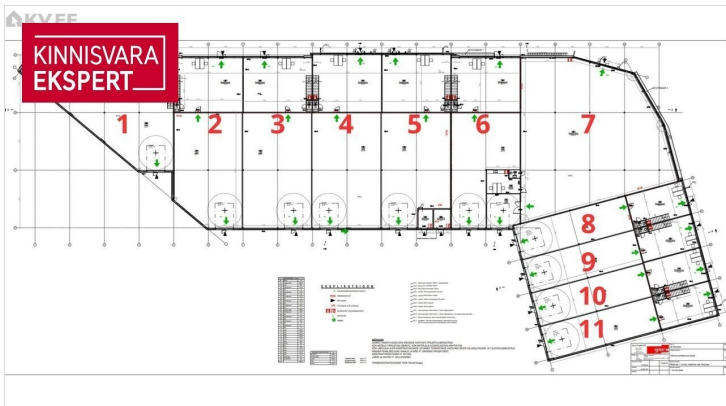

KINNISVARA
EKSPERT

KINNISVARA
EKSPERT