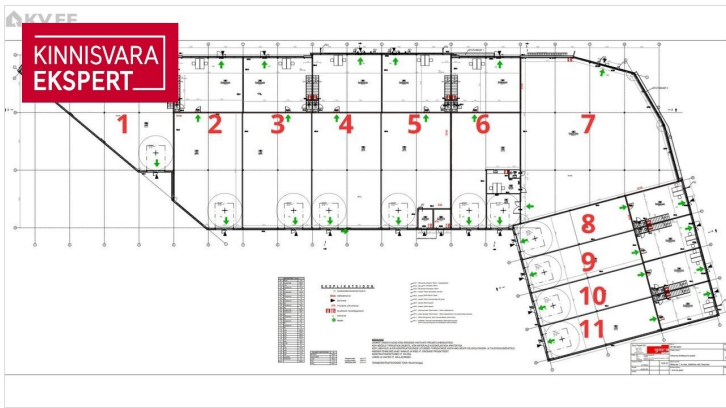

KINNISVARA EKSPERT

Sinu kinnisvara-partner

Katrin Kurm
+372 502 6897
katrin.kurm@kinnisvaraekspert.ee

KINNISVARA EKSPERT