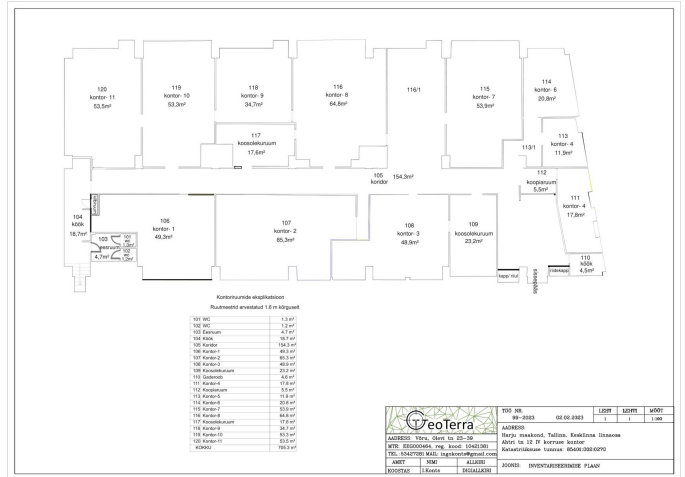

KINNISVARA EKSPERT

Sinu kinnisvara-partner

Argo Vörk
+372 534 33255
argo.vork@kinnisvaraekspert.ee

30 aastat **KINNISVARA EKSPERT**

Usalda oma kinnisvaratehing meie hoolde