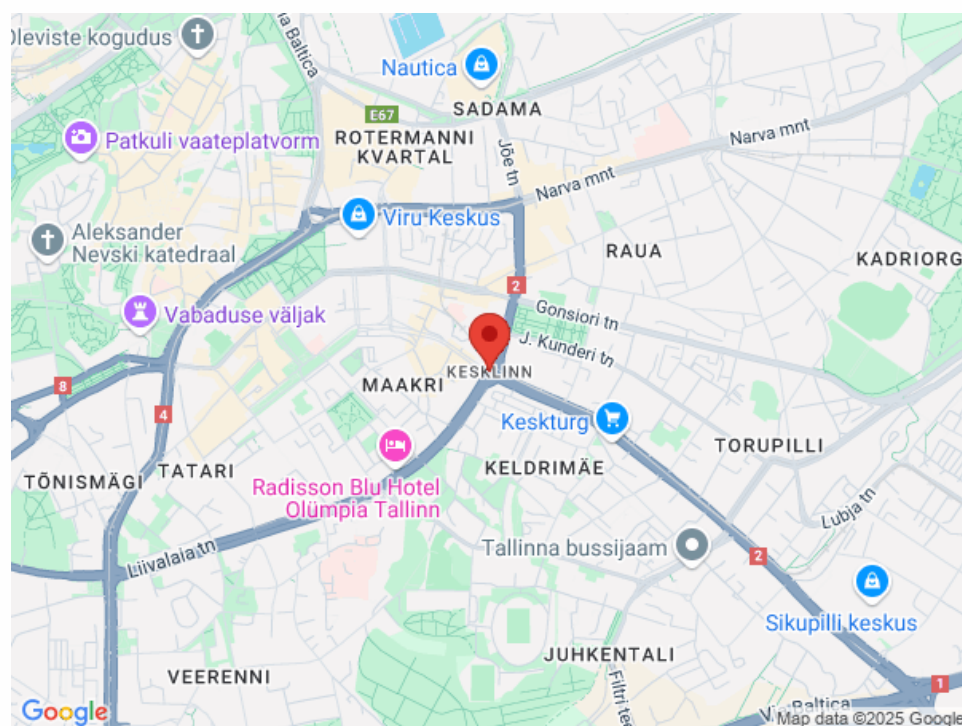

Location

📍Harju maakond, Tallinn, Kesklinna linnaosa