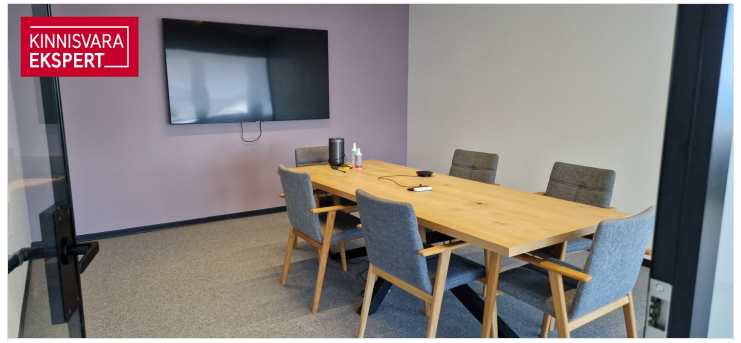

KINNISVARA
EKSPERT