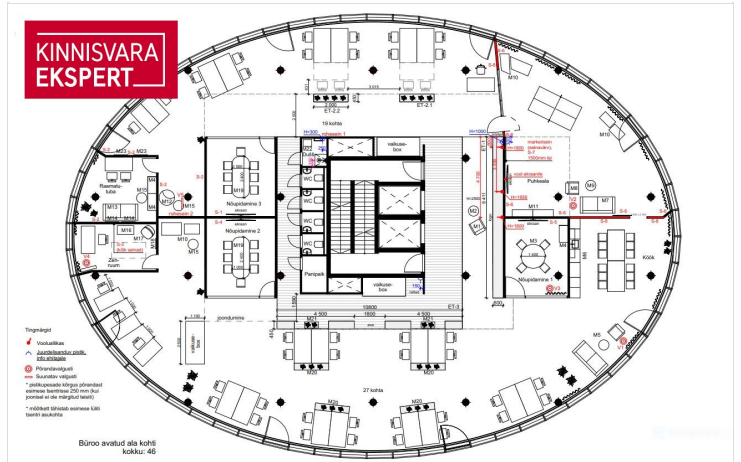

KINNISVARA
EKSPERT