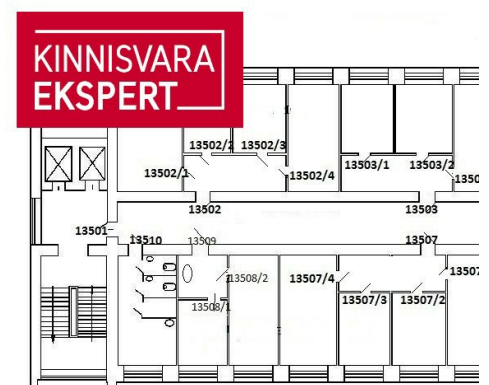

KINNISVARA
EKSPERT