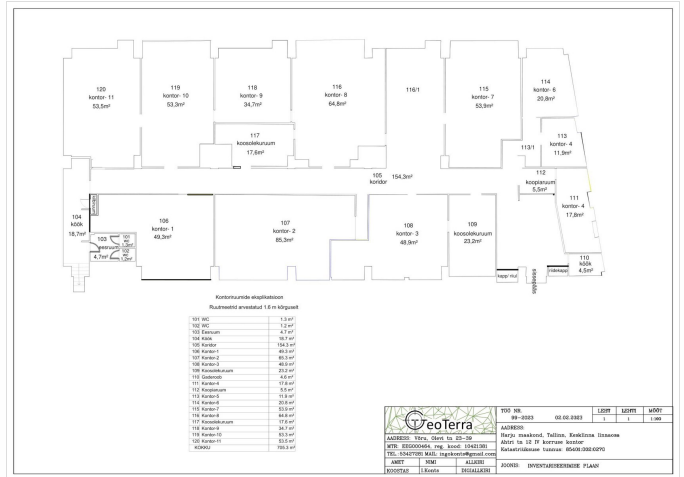

**KINNISVARA
EKSPERT**

**Sinu
kinnisvara-
partner**

Argo Vörk
+372 534 33255
argo.vork@kinnisvaraekspert.ee

**30
aastat**

**KINNISVARA
EKSPERT**

Usalda oma kinnisvaratehing meie hoolde