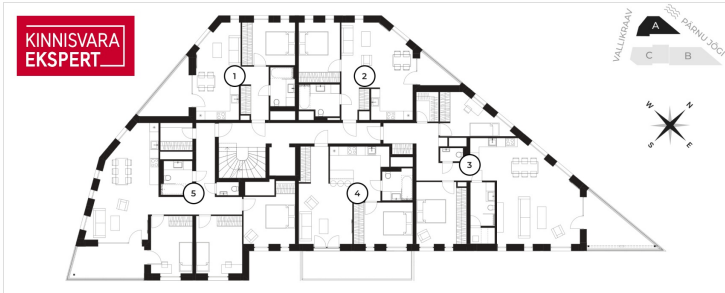

KINNISVARA EKSPERT

VANASADAMA KVARTAL
UUS LINNA SÜDA

Parima vaatega
luksuslikud kodud Pärnu
uues jahisadamas

vanasadamakvartal.ee