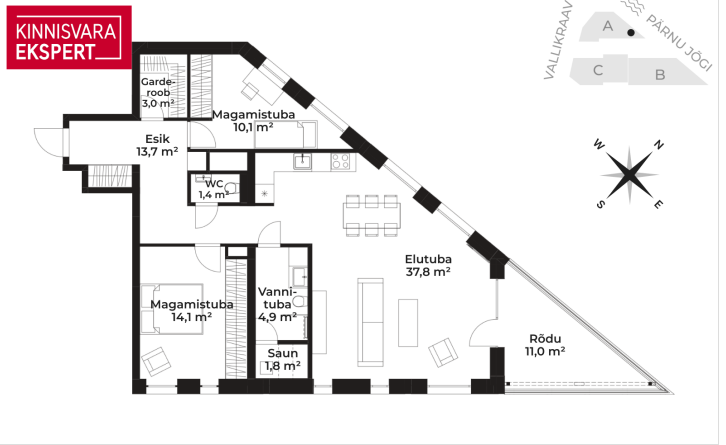

KINNISVARA EKSPERT

VANASADAMA KVARTAL
UUS LINNA SÜDA

Parima vaatega
luksuslikud kodud Pärnu
uues jahisadamas

vanasadamakvartal.ee