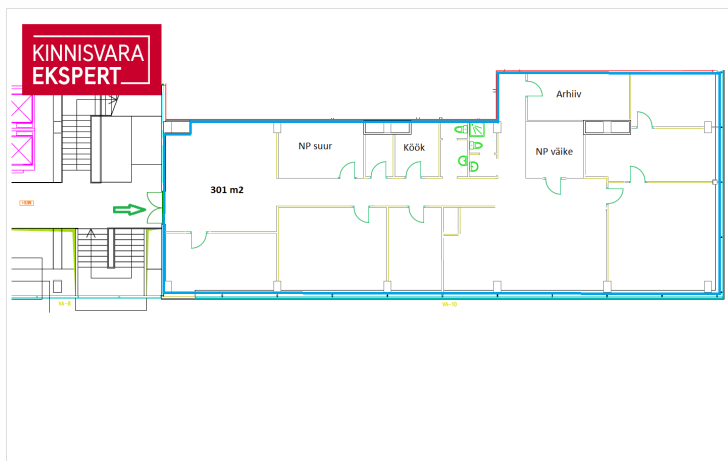

KINNISVARA EKSPERT

Sinu kinnisvara-partner

30 aastat KINNISVARA EKSPERT

Liisi Zingel
+372 530 56627
liisi.zingel@kinnisvaraekspert.ee

Usalda oma kinnisvaratehing meie hoolde