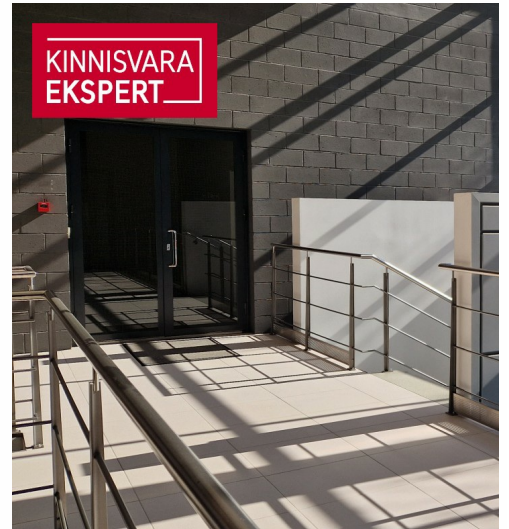

KINNISVARA
EKSPERT