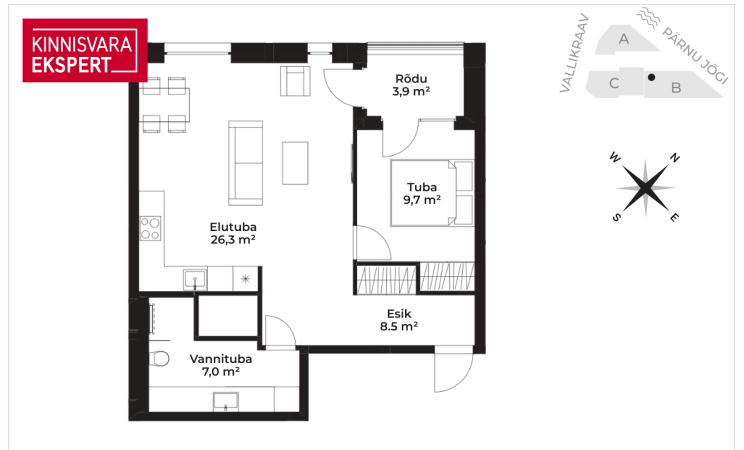

KINNISVARA
EKSPERT

VALLIKRAAV
PÄRNU JÕGI
A
B
C

W
N
S
E