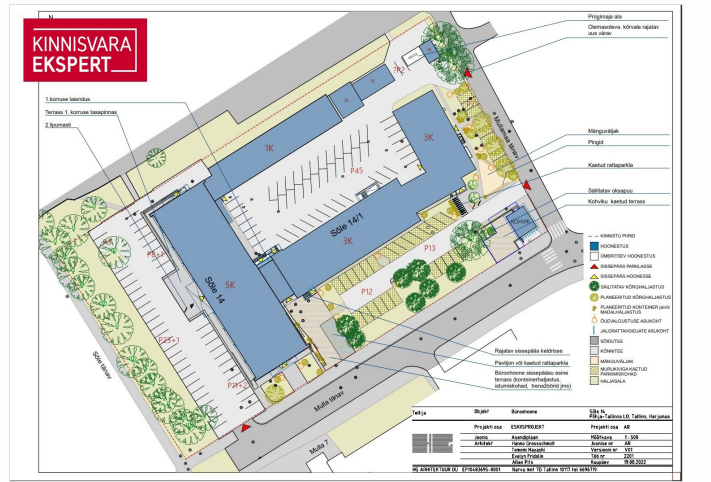

BÜROO NETOPIND (ilma vaheseinte ja postideta)
185,4 m²