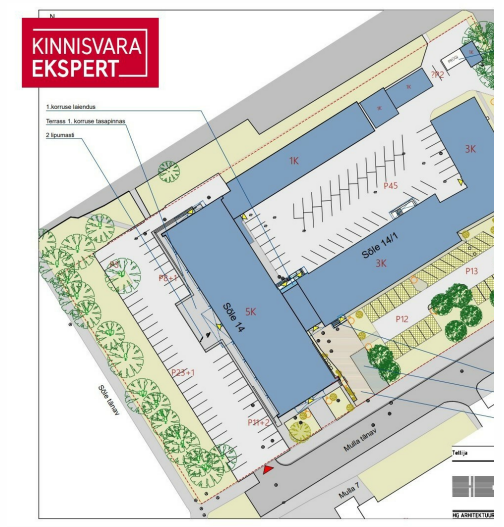

KINNISVARA
EKSPERT

Rent bureau SÕLE

📍 Harju maakond, Tallinn, Põhja-Tallinna linnaosa