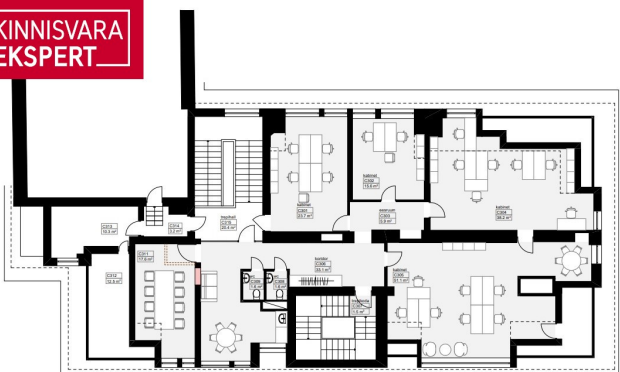

BÜROO NETOPIND (ilma vaheseinte ja postideta)
185,4 m²