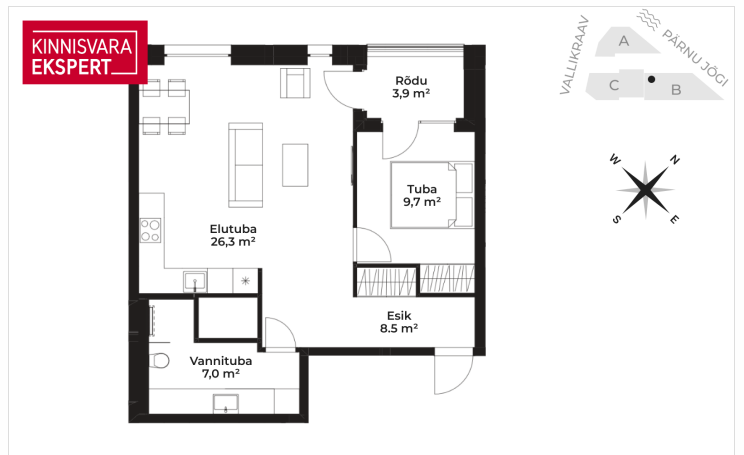

KINNISVARA
EKSPERT

VALLIKRAAV
PÄRNU JÕGI
A
B
C