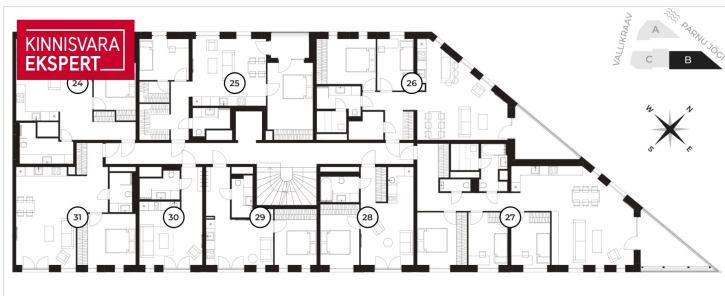

KINNISVARA
EKSPERT