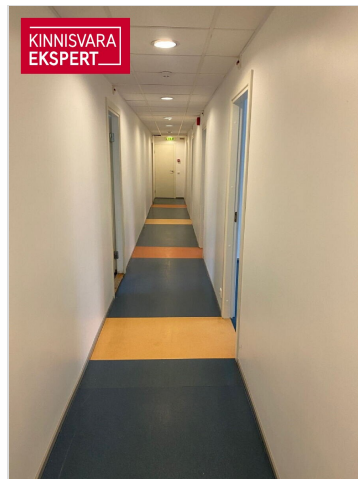

KINNISVARA
EKSPERT