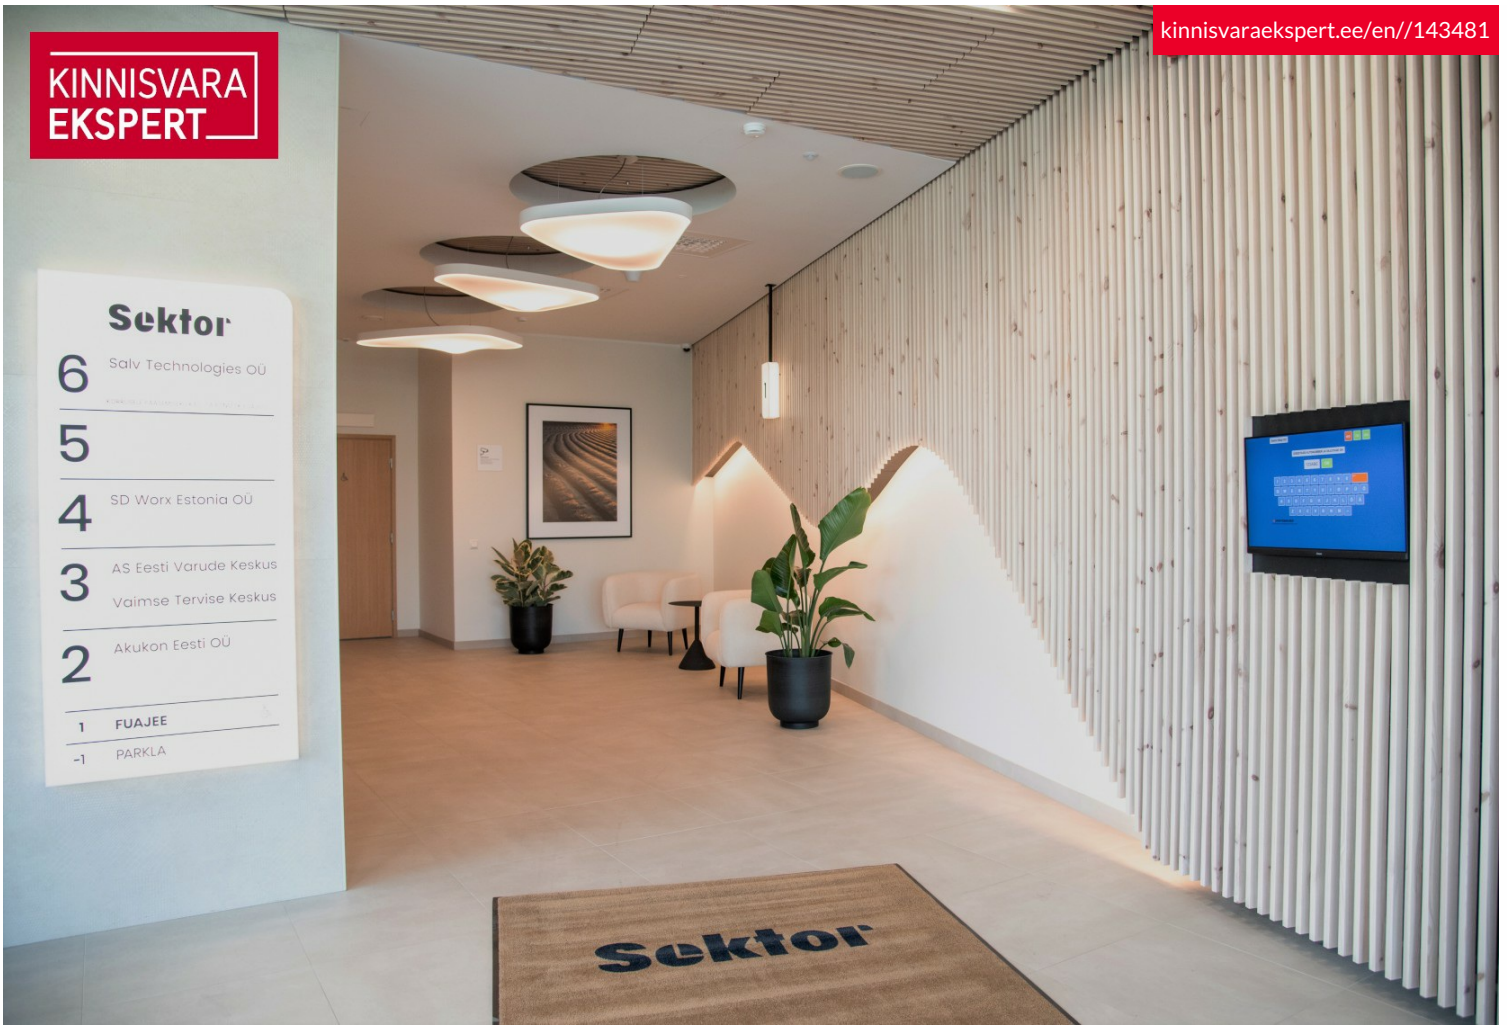

**KINNISVARA
EKSPERT**

Rent bureau VEERENNI 38B

📍 Harju maakond, Tallinn, Kesklinna linnaosa

Office space for rent in the brand new Sector building!