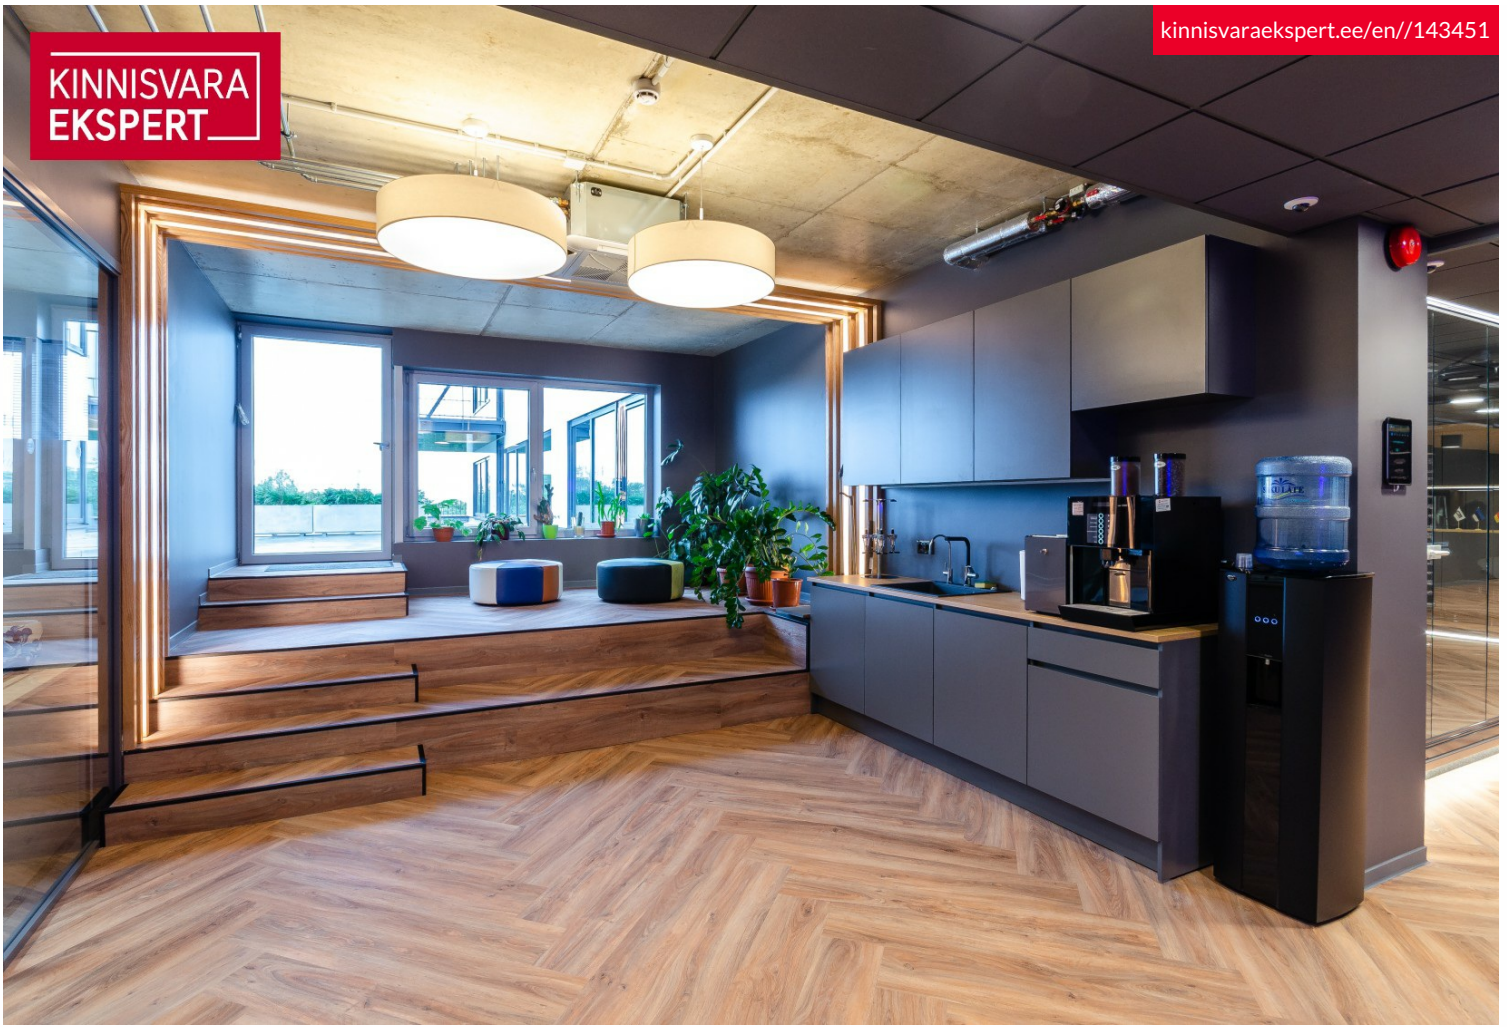

KINNISVARA
EKSPERT