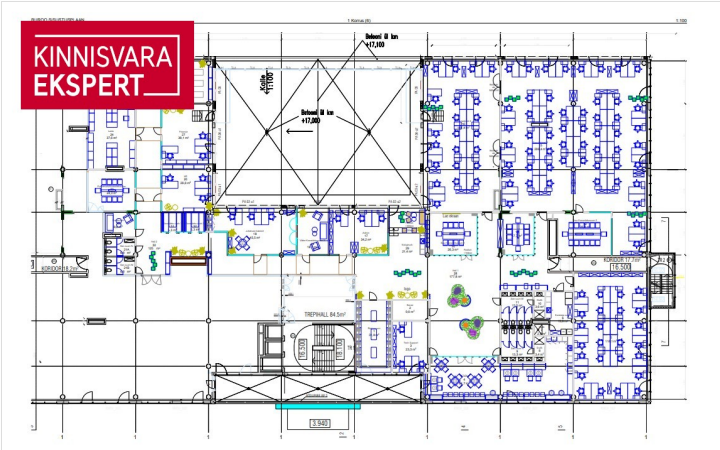

KINNISVARA EKSPERT

Sinu kinnisvara-partner

30 aastat KINNISVARA EKSPERT

Katrin Kurm
+372 502 6897
katrin.kurm@kinnisvaraekspert.ee

Usalda oma kinnisvaratehing meie hoolde