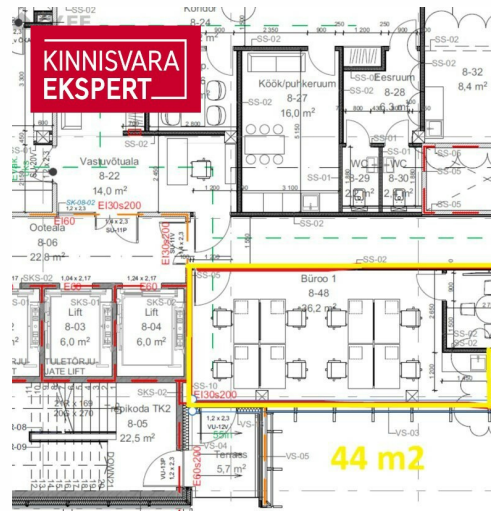

KINNISVARA EKSPERT

Rent bureau VESKIPOSTI 2

📍 Harju maakond, Tallinn, Keslinna linnaosa

Üürida pind Avala Kvartalis!