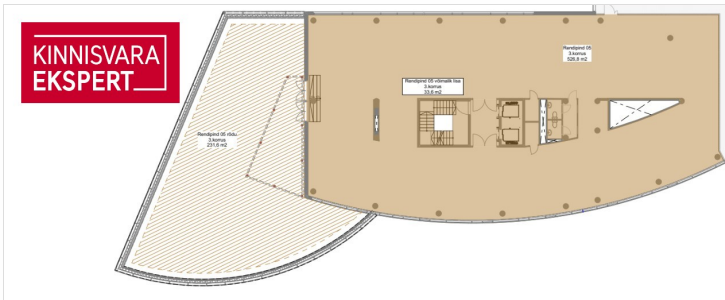

KINNISVARA EKSPERT

Sinu kinnisvara-partner

30 aastat KINNISVARA EKSPERT

Katrin Kurm
+372 502 6897
katrin.kurm@kinnisvaraekspert.ee

Usalda oma kinnisvaratehing meie hoolde