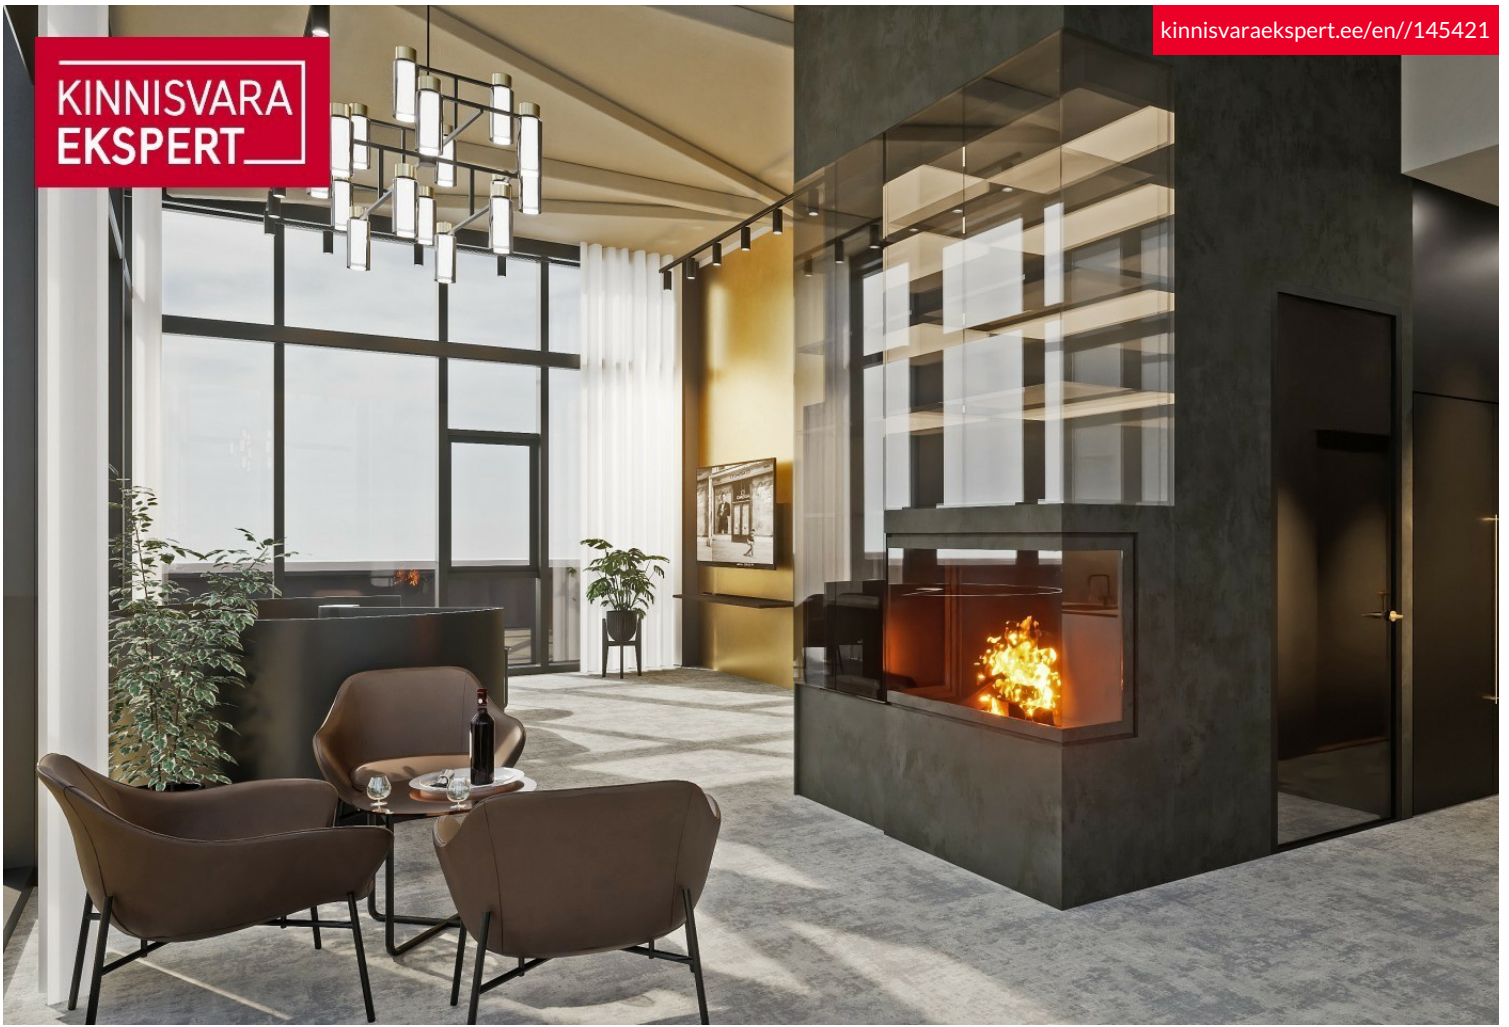

KINNISVARA
EKSPERT